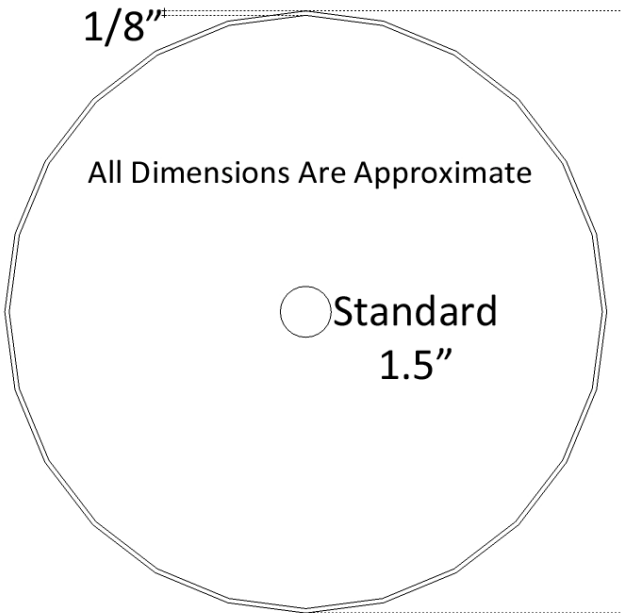

DIMENSIONS WILL VARY. DO NOT use this sheet as a guide for countertop cuts.